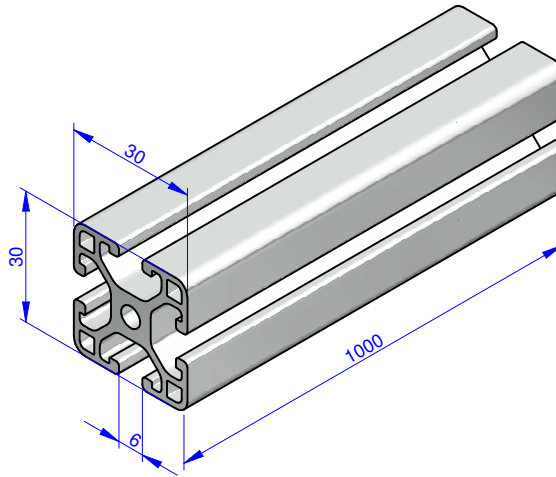

THE PROPERTY OF THIS DRAWING IS ESTABLISHED BY LAW.
IT IS FORBIDDEN TO REPRODUCE IT OR SHOW IT TO THIRD PARTY
WITHOUT A WRITTEN AGREEMENT.

MODIFICATIONS: VARIED DIMENSIONS AS OF DATE:

7	10
8	11
9	12

MODIFICATIONS: VARIED DIMENSIONS AS OF DATE:

1	4
2	5
3	6

Format **A4**
UNI 936-76

FP Services

DESIGNED FROM FPSERVICES	
DATE	12/2013
WEIGHT	0.094 kg
CODE	CA.02.01.003

GENERAL TOLERANCE: UNI - ISO 2768 CLASSE f	DESCRIPTION
--	-------------